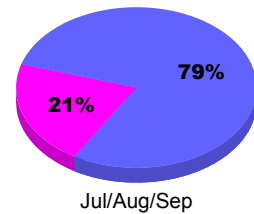

Membership Results
2010-2011

Membership
2009-2010

Month	Net Memb Goal	Actual New Memb	Actual Dropped Memb	Gain/Loss of Memb	Gain/Loss of Memb
Jul/Aug/Sep	20	3	-3	0	19
Totals	20	3	-3	0	19

Membership Results 2010-2011

Goal, New, Dropped, Gain/Loss

Comparison of Membership Gain/Loss

Current Year Compared to the Previous Year

Gender Comparison 2010-2011

Male Female

2010-2011 GMT Reports for District (or Undistricted) **District 122 SLOVAK**

GMT: **Klaus Tang**

Location: **SLOVAK REPUBLIC**

GMT CA: **4**

CLUBS

Club Results
2010-2011

Clubs
2009-2010

Month	New Club Goal	Actual New Clubs	Actual Dropped Clubs	Gain/Loss of Clubs	Gain/Loss of Clubs
Jul/Aug/Sep	0	0	-1	-1	0
Totals	0	0	-1	-1	0