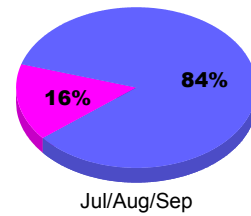

Membership Results
2010-2011

Membership
2009-2010

Month	Net Memb Goal	Actual New Memb	Actual Dropped Memb	Gain/Loss of Memb	Gain/Loss of Memb
Jul/Aug/Sep	5	1	-22	-21	-5
Totals	5	1	-22	-21	-5

Membership Results 2010-2011

Goal, New, Dropped, Gain/Loss

Comparison of Membership Gain/Loss

Current Year Compared to the Previous Year

Gender Comparison 2010-2011

■ Male ■ Female