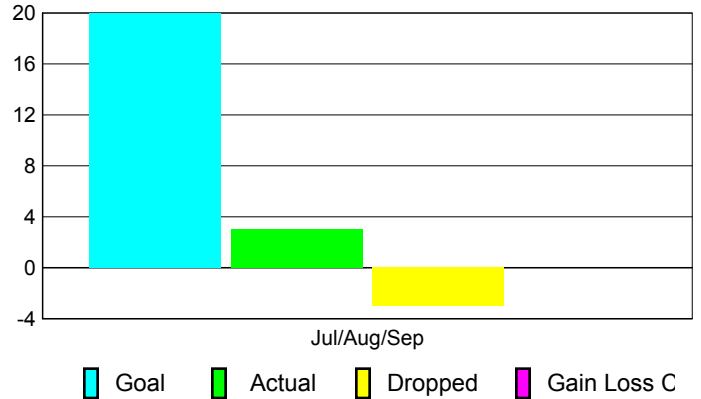

Membership Results 2010-2011

Goal, New, Dropped, Gain/Loss