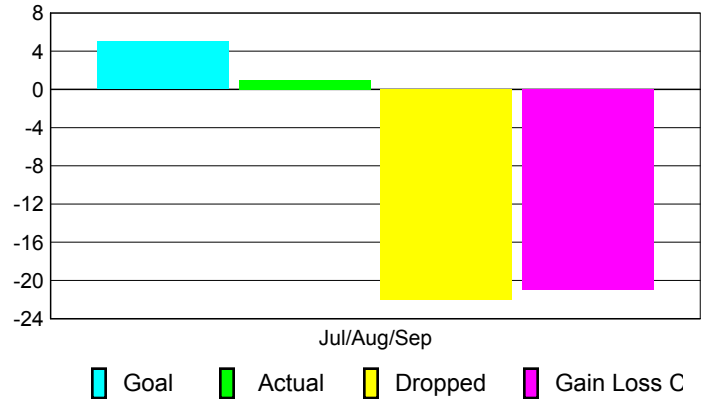

Membership Results 2010-2011

Goal, New, Dropped, Gain/Loss